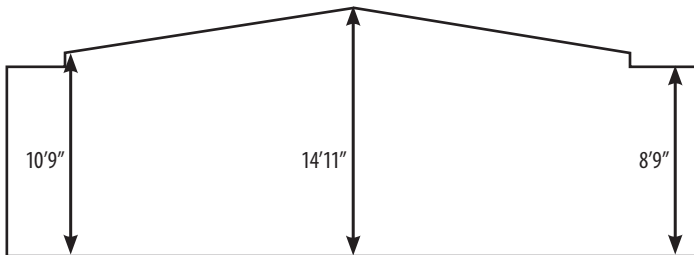

Cross Section: Reception End