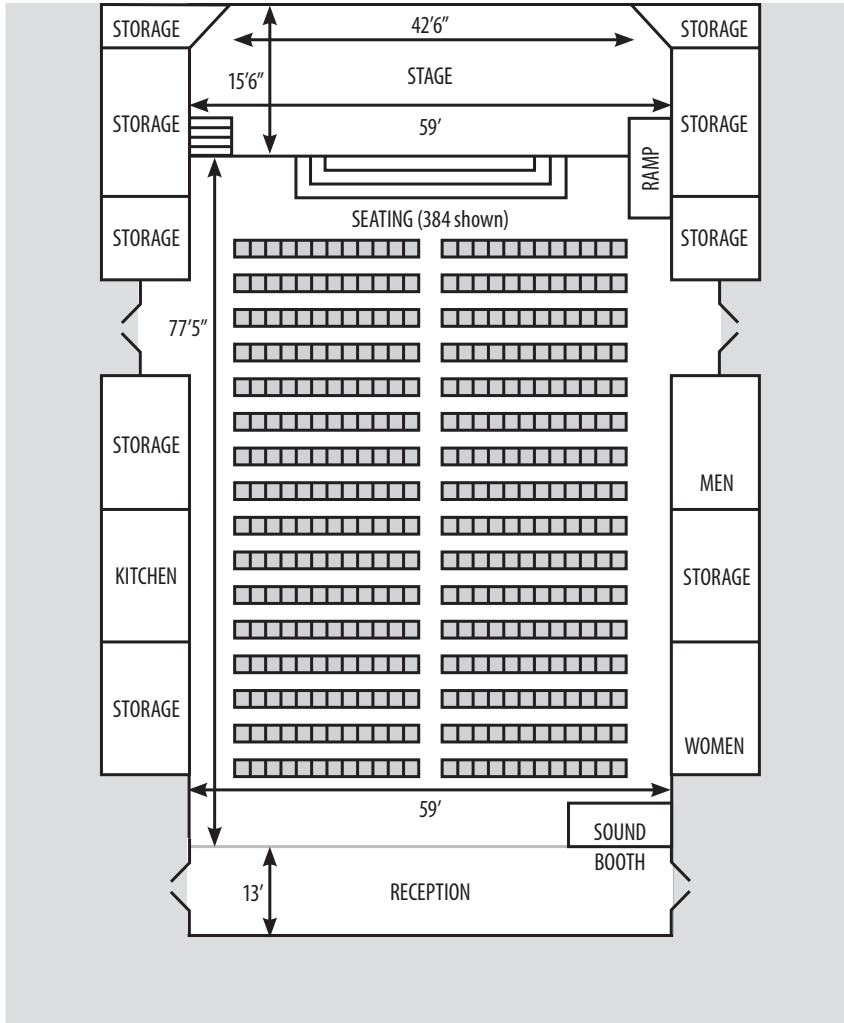

Marmax Conference Room

Aerial View

Maximum Seating Capacity:

- 500

Audio/Visual Features:

- Soundboard:
Behringer Eurodesk SX3242FX
24 channels / 2 monitor channels
- Speakers: 2 EV ZX5-90 ceiling mount
- Subwoofers: 2 EV Eliminator i
- Stage lights: 6 spot lights, 10 six par lights, 6 color bar lights with Philips 250ML control board
- House lights: 11 dimmable zones
- Projector: BenQ DLP SH960 ceiling mount (HDMI input only)
- DVD/Bluray player
- 1/8" cable (for phone/ipod music)
- Mics, stands, cables, DI boxes, and monitors available upon request

Amenities:

- WiFi
- Refrigerator and ice machine
- Water, coffee, and condiments

Cross Section: Reception End

Cross Section: Stage End