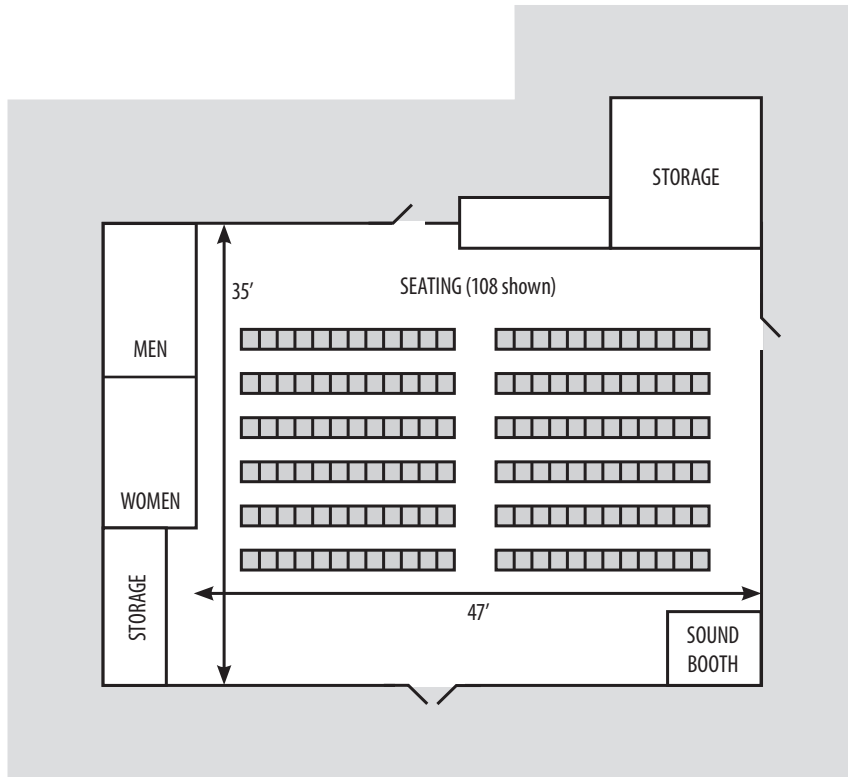

Cunningham Conference Room

Aerial View

Maximum Seating Capacity:

- 150

Audio/Visual Features:

- Soundboard:
Behringer Eurodesk SX3242FX
24 channels / 2 monitor channels
- Speakers: 2 JBL EON 500
ceiling mount
- Subwoofers: 1 JBL EON 500
- House lights: 8 zones
- TV: 80" Vizio (HDMI input)
- DVD/Bluray player
- 1/8" cable (for phone/ipod music)
- Mics, stands, cables, DI boxes, and
monitors available upon request

Amenities:

- WiFi
- Water, coffee, and condiments

Cross Section